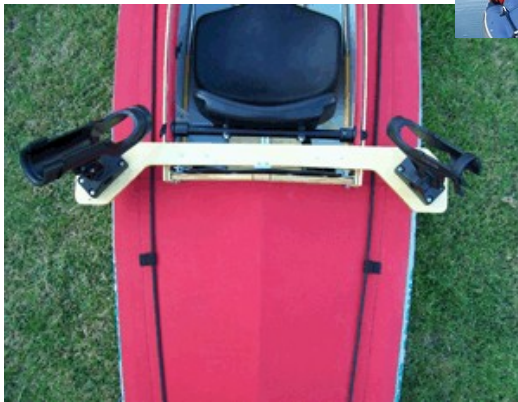

Fishing Packages

Fits all Klepper Singles and Doubles

Bow and Stern Layout

With Fishfinder

Stern Rod Platform

USCG Approved Safety Light
 Visible up to 2 miles – 8 hr. Run Time

Outriggers

You can customize your own package with our wide selection of accessories.

Prices start at \$119.00
 2 Rod Holders on mounting platform

Fishfinder

Downrigger

Anchor Lock

Klepper America - Toll Free: 1-866-566-6342
www.klepperamerica.com
klepperus@gmail.com